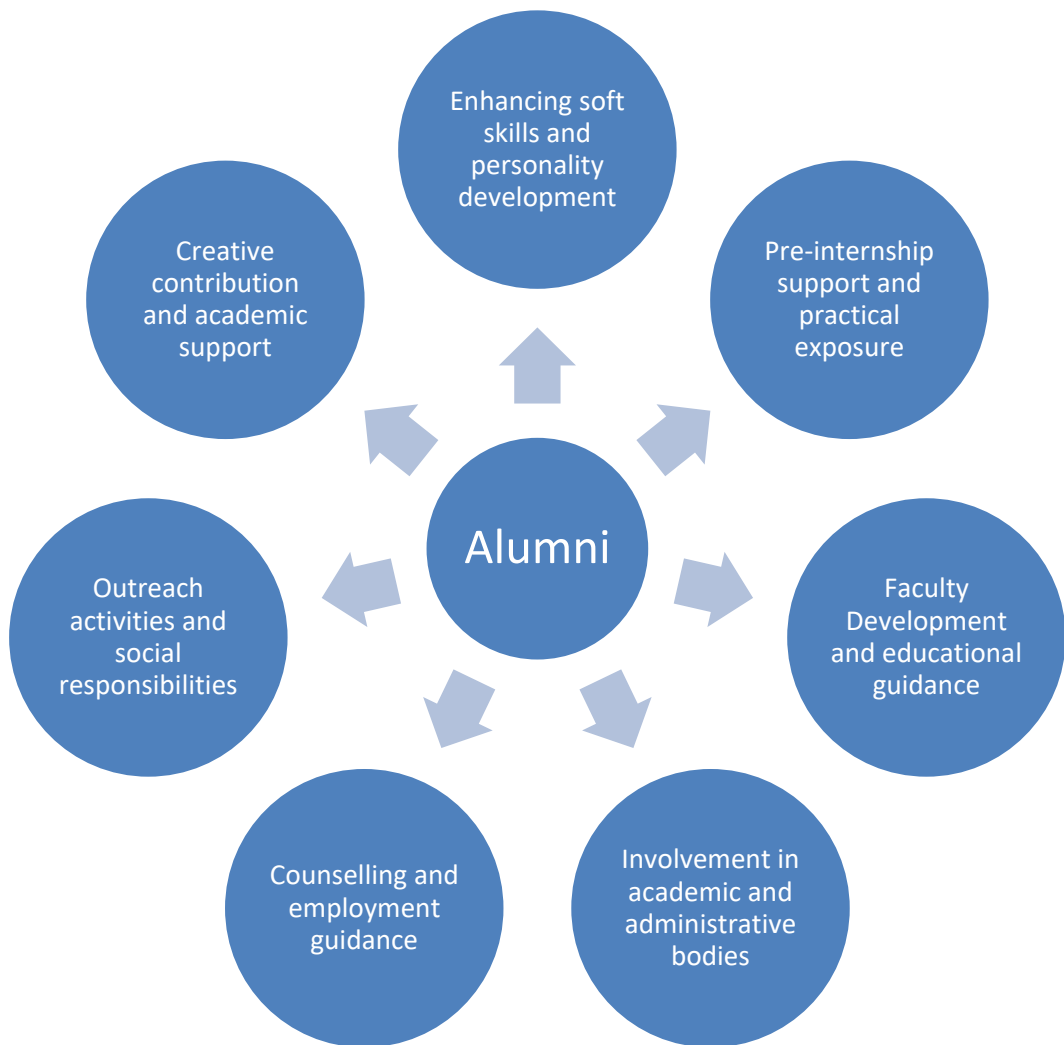

Mundeshwari College for Teacher Education

Srari-Usri Road khagaul, Patna

Affiliated to Aryabhatta Knowledge University, Patna

5.4.4 Documentary evidence in support of the claim

IQAC Coordinator
MCTE, Patna

Principal
Mundeshwan College for Teacher Education
Sarari, Patna-801105

Enhancing soft skills and personality development

IQAC Co-ordinator
MCTE, Patna

Principal
Mundeshwan College for Teacher Educator
Sarari, Patna-801105

Pre-internship support and practical exposure

IQAC Co-ordinator
MCTE, Patna

Principal
Mundeshwan College for Teacher Educator
Sarani, Patna-801105

Faculty Development and educational guidance

IQAC Co-ordinator
MCTE, Patna

Principal
Mundeshwan College for Teacher Educator
Sarari, Patna-801105

Involvement in academic and administrative bodies

Members of IQAC (Internal Quality Assurance Cell)

Sl. No.	Name	Designation
1	Dr. kumari Sunita Singh	Chairperson
2	Mrs. Kumari Shashi Singh	Co-ordinator
3	Mrs. Noushia Tabassum	Teaching Member
4	Mrs. Anjana Kumari	Teaching Member
5	Dr. Dinesh Kumar	Teaching Member
6	Mr. Praveen Kumari	Teaching Member
7	Ms. Reena Kumari	Teaching Member
8	Mr. Deval Singh	Member-Management
9	Mr. Amal Singh	Nominee from Local Society
10	Mr. Sanjay Singh	Nominee from Industry
11	Mr. Mukesh Ranjan	HR Manager
12	Ms. Komal	Nominee from Student
13	Mr. Rohit Kumar	Nominee from Alumni