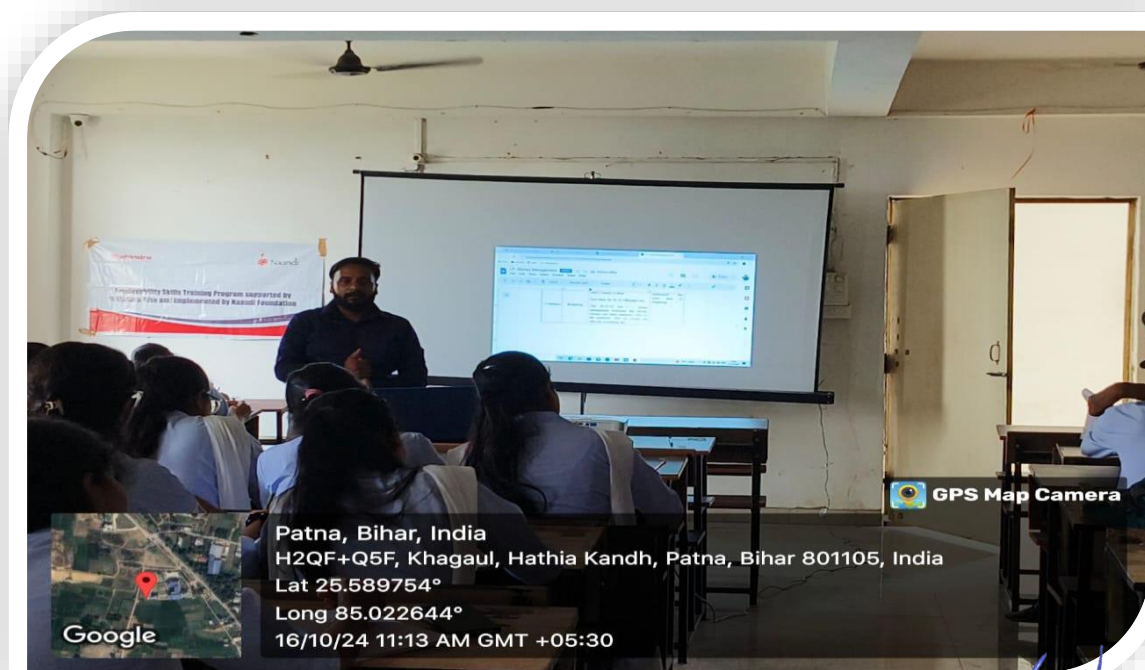

Mundeshwari College for Teacher Education

Srari-Usri Road khagaul, Patna

Affiliated to Aryabhatta Knowledge University, Patna

5.4.4 Documentary evidence in support of the claim

IQAC Coordinator
MCTE, Patna

Principal
Mundeshwan College for Teacher Education
Sarari, Patna-801105

Enhancing soft skills and personality development

IQAC Co-ordinator
MCTE, Patna

Principal
Mundeshwan College for Teacher Educator
Sarari, Patna-801105

Pre-internship support and practical exposure

IQAC Co-ordinator
MCTE, Patna

Principal
Mundeshwan College for Teacher Educator
Sarani, Patna-801105

Faculty Development and educational guidance

IQAC Co-ordinator
MCTE, Patna

Principal
Mundeshwan College for Teacher Educator
Sarari, Patna-801105

Involvement in academic and administrative bodies

Members of IQAC (Internal Quality Assurance Cell)

Sl. No.	Name	Designation
1	Dr. kumari Sunita Singh	Chairperson
2	Mrs. Kumari Shashi Singh	Co-ordinator
3	Mrs. Noushia Tabassum	Teaching Member
4	Mrs. Anjana Kumari	Teaching Member
5	Dr. Dinesh Kumar	Teaching Member
6	Mr. Praveen Kumari	Teaching Member
7	Ms. Reena Kumari	Teaching Member
8	Mr. Deval Singh	Member-Management
9	Mr. Amal Singh	Nominee from Local Society
10	Mr. Sanjay Singh	Nominee from Industry
11	Mr. Mukesh Ranjan	HR Manager
12	Ms. Komal	Nominee from Student
13	Mr. Rohit Kumar	Nominee from Alumni