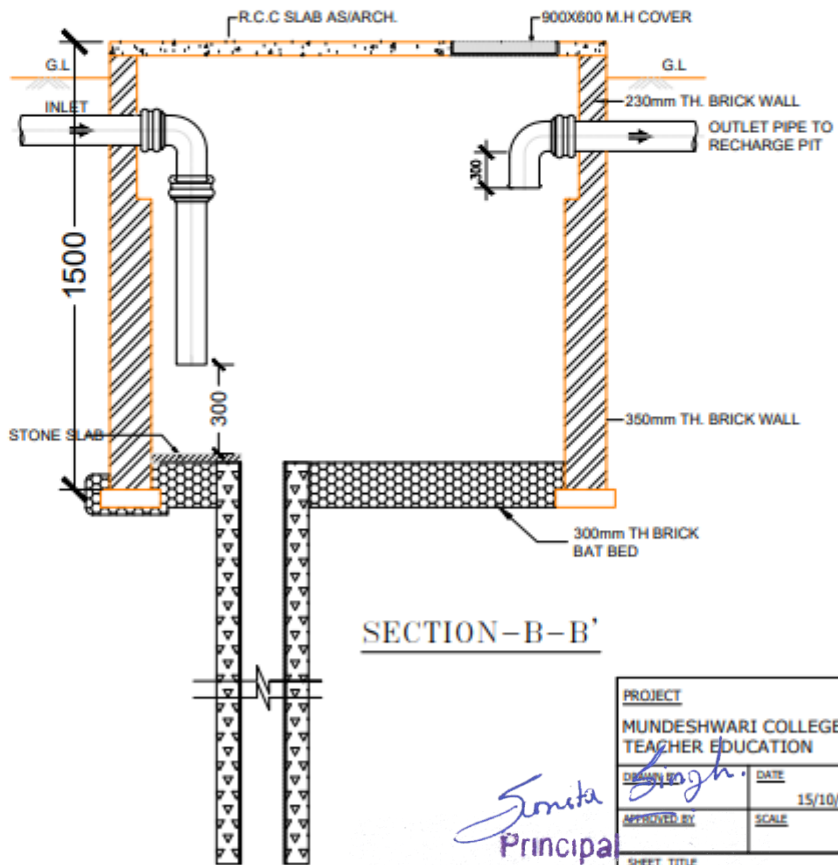

Mundeshwari College for Teacher Education

Srari-Usri Road khagaul, Patna

Affiliated to Aryabhatta Knowledge University, Patna

7.1.4 DOCUMENTARY EVIDENCE IN SUPPORT OF THE CLAIM

PLAN OF RECHARGE WELL

SECTION - B - B'

RAIN WATER HARVESTING TANK

PROJECT	
MUNDESHWARI COLLEGE FOR TEACHER EDUCATION	
DESIGNED BY	DATE
APPROVED BY	SCALE
SHEET TITLE	
REGISTERED NO.	00
SHEET NO.	A-03

Sonita Singh
Principal
Mundeshwari College for Teacher Education
Saran, Patna-801105