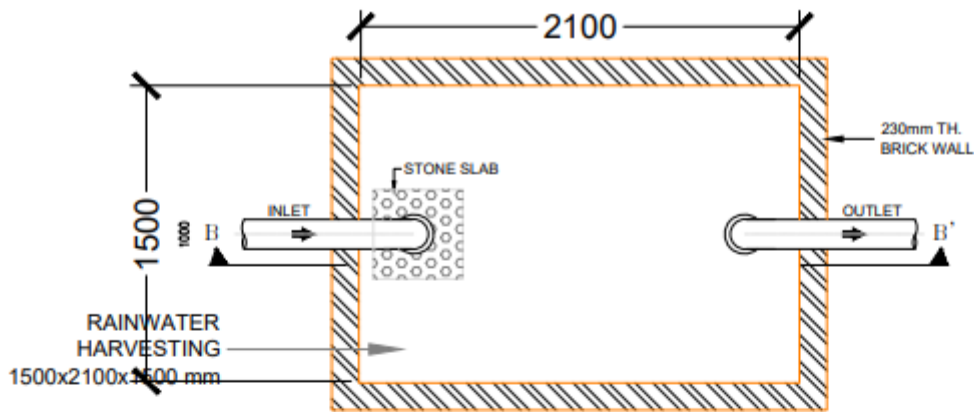

Mundeshwari College for Teacher Education

Srari-Usri Road khagaul, Patna

Affiliated to Aryabhatta Knowledge University, Patna

7.1.4 DOCUMENTARY EVIDENCE IN SUPPORT OF THE CLAIM

PLAN OF RECHARGE WELL

SECTION - B - B'

RAIN WATER HARVESTING TANK

PROJECT	
MUNDESHWARI COLLEGE FOR TEACHER EDUCATION	
DESIGNED BY	DATE
APPROVED BY	SCALE
SHEET TITLE	
REGISTERED NO.	00
SHEET NO.	A-03

Sonita Singh
Principal
Mundeshwari College for Teacher Education
Saran, Patna-801105