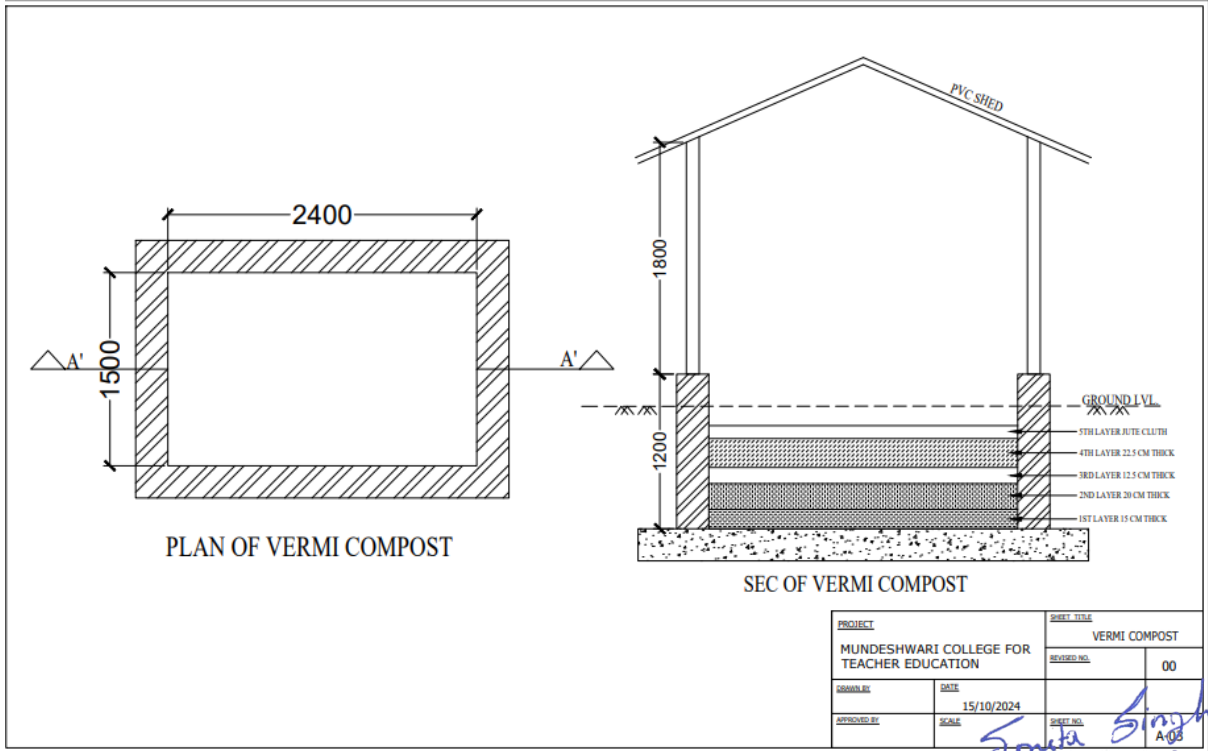

IQAC Co-ordinator
MCTE, Patna

Principal
Mundeshwari College for Teacher Educator
Sarani, Patna-801105