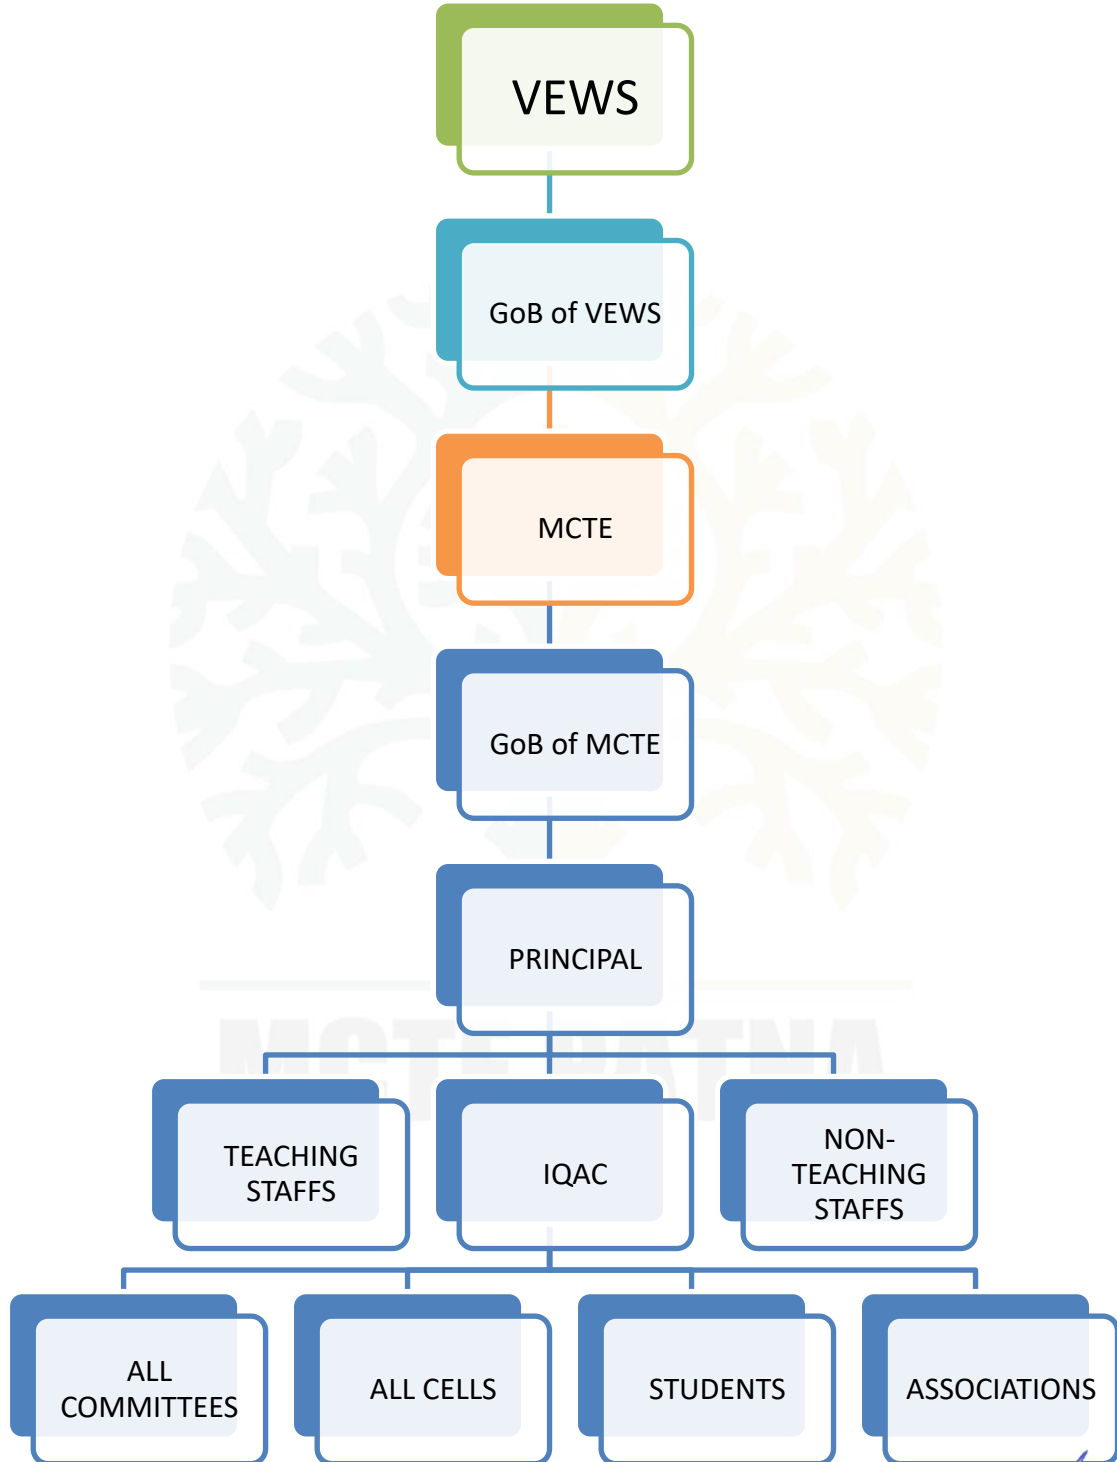

**MCTE PATNA**

**Mundeshwari College for Teacher Education**

Sarari-Usri Road, Khagaul, Patna

*(Affiliated to Aryabhata Knowledge University, Patna)*

## **6.2.2 Organogram of the institution**

A Unit of Vikramshila Educational & Welfare Society, Patna

*Sumita Singh.*  
Principal

Mundeshwari College for Teacher Education  
Sarari, Patna-801105